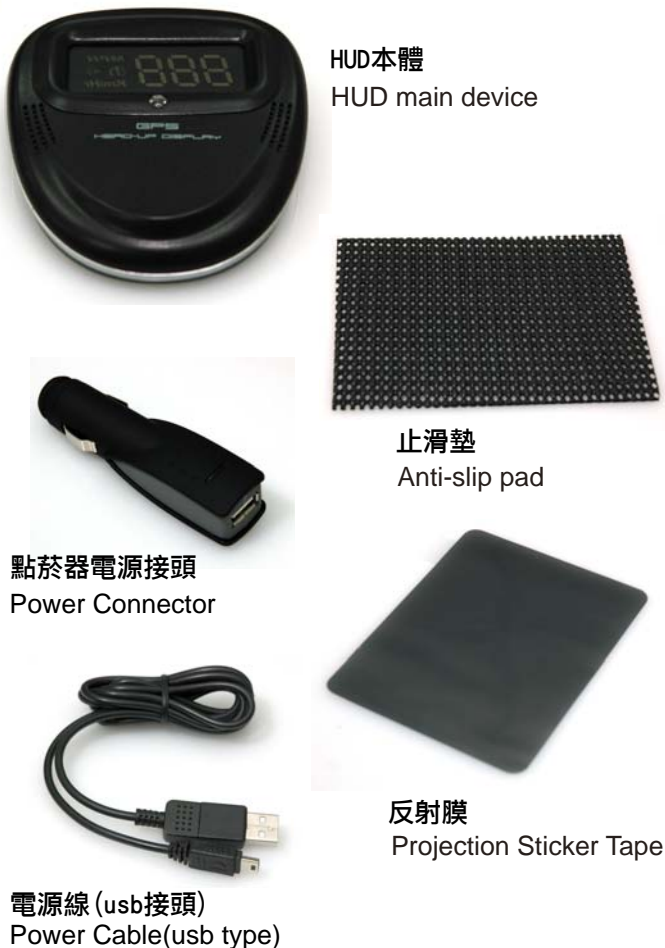

衛星定位型抬頭顯示器各部說明 GPS LED HEAD-UP DISPLAY

功能說明 Functions

- 顯示行車速率於擋風玻璃上
減少駕駛者視線的轉移
縮短駕駛人視線離開道路的時間
駕駛人無需再分心注意儀表版
減少開車時的精神負擔
- 無線連結行動裝置如PDA或NoteBook電腦
搭配導航軟體使用即成為衛星導航之接收器

- GPS HUD can be wirelessly connected to mobile devices such as PDA or Laptop computer through Bluetooth.
- GPS HUD also serves as a navigational satellite receiver for mapping software.

包裝內容說明 Package contents

安裝說明 Installation

- 將點菸器插頭插入汽車點菸座中
- 將電源線與插頭結合並將較小端插入HUD之接頭

- Connect the power cable with the plug.
- Connect the power cable with GPS HUD on the mini USB end.

- 將電源線與插頭結合並插入HUD之接頭並調整HUD放置位置。
- 讓車速可完整清晰地投射於擋風玻璃上。
- 將HUD放置於止滑墊上。

HUD Dimensions 100.7mm X 91.4mm X 26.5mm
(L X W X H)

HUD Weight 37g

Speed Ranges 0~255Km/Hr

Color

Max. Brightness 5500 cd/m² *

Display of driving speed green

Speed icon red

Music icon orange