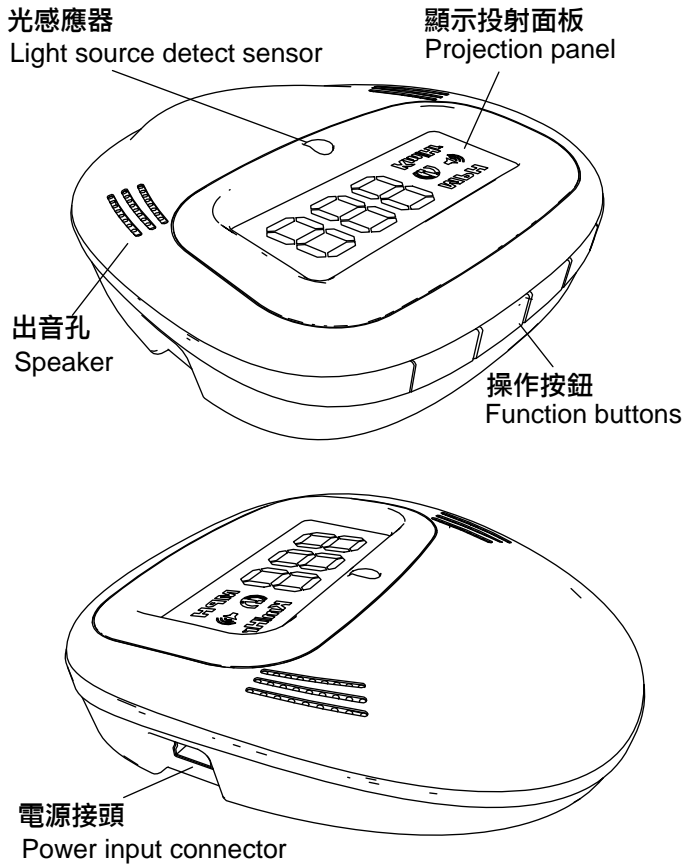

衛星定位型抬頭顯示器各部說明 GPS LED HEAD-UP DISPLAY

功能說明 Functions

- 顯示行車速率於擋風玻璃上
減少駕駛者視線的轉移
縮短駕駛人視線離開道路的時間
駕駛人無需再分心注意儀表版
減少開車時的精神負擔
- 無線連結行動裝置如PDA或NoteBook電腦
搭配導航軟體使用即成為衛星導航之接收器

- GPS HUD can be wirelessly connected to mobile devices such as PDA or Laptop computer through Bluetooth.
- GPS HUD also serves as a navigational satellite receiver for mapping software.

包裝內容說明 Package contents

安裝說明 Installation

- 將點菸器插頭插入汽車點菸座中
- 將電源線與插頭結合並將較小端插入HUD之接頭

- Connect the power cable with the plug.
- Connect the power cable with GPS HUD on the mini USB end.

- 將電源線與插頭結合並插入HUD之接頭並調整HUD放置位置。
- 讓車速可完整清晰地投射於擋風玻璃上。
- 將HUD放置於止滑墊上。

- Plug the power cable into the cigarette lighter socket of the car.
- Fix the position of GPS HUD on the dashboard for best viewing angle.
- Place the GPS HUD on the anti-slip pad.

操作說明 Operate Manual

HUD Dimensions 100.7mm X 91.4mm X 26.5mm
(L X W X H)

HUD Weight 37g

Speed Ranges 0~255Km/Hr

Color

Max. Brightness 5500 cd/m² *

Display of driving speed green

Speed icon red

Music icon orange