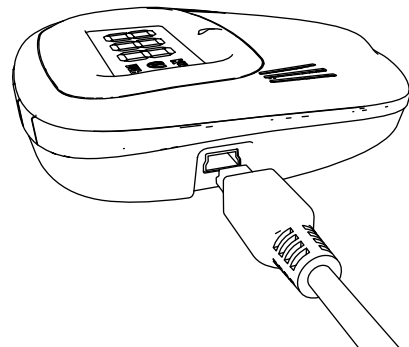

衛星定位型抬頭顯示器各部說明 GPS LED HEAD-UP DISPLAY

功能說明 Functions

- 顯示行車速率於擋風玻璃上
減少駕駛者視線的轉移
縮短駕駛人視線離開道路的時間
駕駛人無需再分心注意儀表版
減少開車時的精神負擔
- 無線連結行動裝置如PDA或NoteBook電腦
搭配導航軟體使用即成為衛星導航之接收器

- GPS HUD can be wirelessly connected to mobile devices such as PDA or Laptop computer through Bluetooth.
- GPS HUD also serves as a navigational satellite receiver for mapping software.

包裝內容說明 Package contents

安裝說明 Installation

- 將點菸器插頭插入汽車點菸座中
- 將電源線與插頭結合並將較小端插入HUD之接頭

- Connect the power cable with the plug.
- Connect the power cable with GPS HUD on the mini USB end.

- 將電源線與插頭結合並插入HUD之接頭並調整HUD放置位置。
- 讓車速可完整清晰地投射於擋風玻璃上。
- 將HUD放置於止滑墊上。

- Plug the power cable into the cigarette lighter socket of the car.
- Fix the position of GPS HUD on the dashboard for best viewing angle.
- Place the GPS HUD on the anti-slip pad.

操作說明 Operate Manual